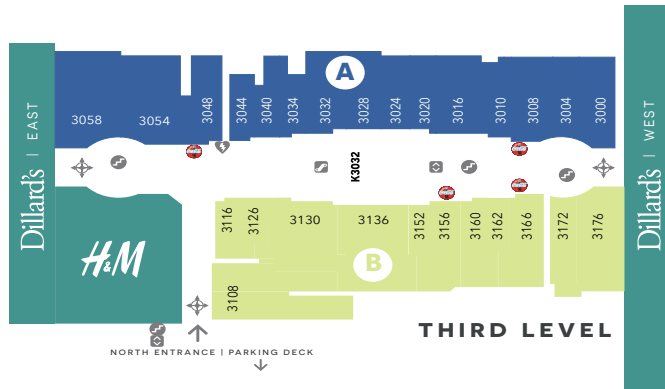

# DIRECTORY

Security	Restrooms	Family Restrooms	ATM	Entrance
Elevator	Escalator	Stairs	Mall Directory	Coca Cola® Machine
Mall Office	Drinking Fountain	Food Court	Mother's Room	AED Unit

**DEPARTMENT STORES**  
 Dillard's East - Men's, Juniors, Kids  
 Dillard's West - Women's, Shoes, Home  
 H&M

# PARK PLAZA